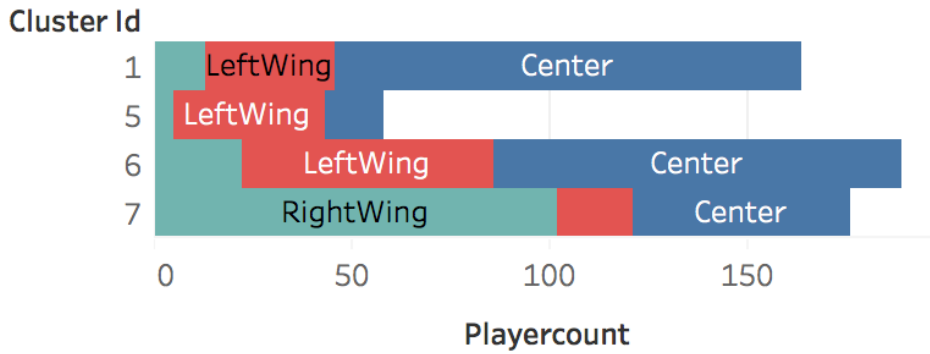

Forward Clusters: Counts and Heatmaps

Cluster 1: Mainly Centers. Players who play on both wings. Slight preference for the left.

Cluster 6: Mix of Centers and Left Wingers. Players who play on the left wing and also right front.

Cluster 5: Players who play mainly on the left wing.

Cluster 7: Mix of Centers and Right-Wingers. Players who play mainly on the right wing and also left front.